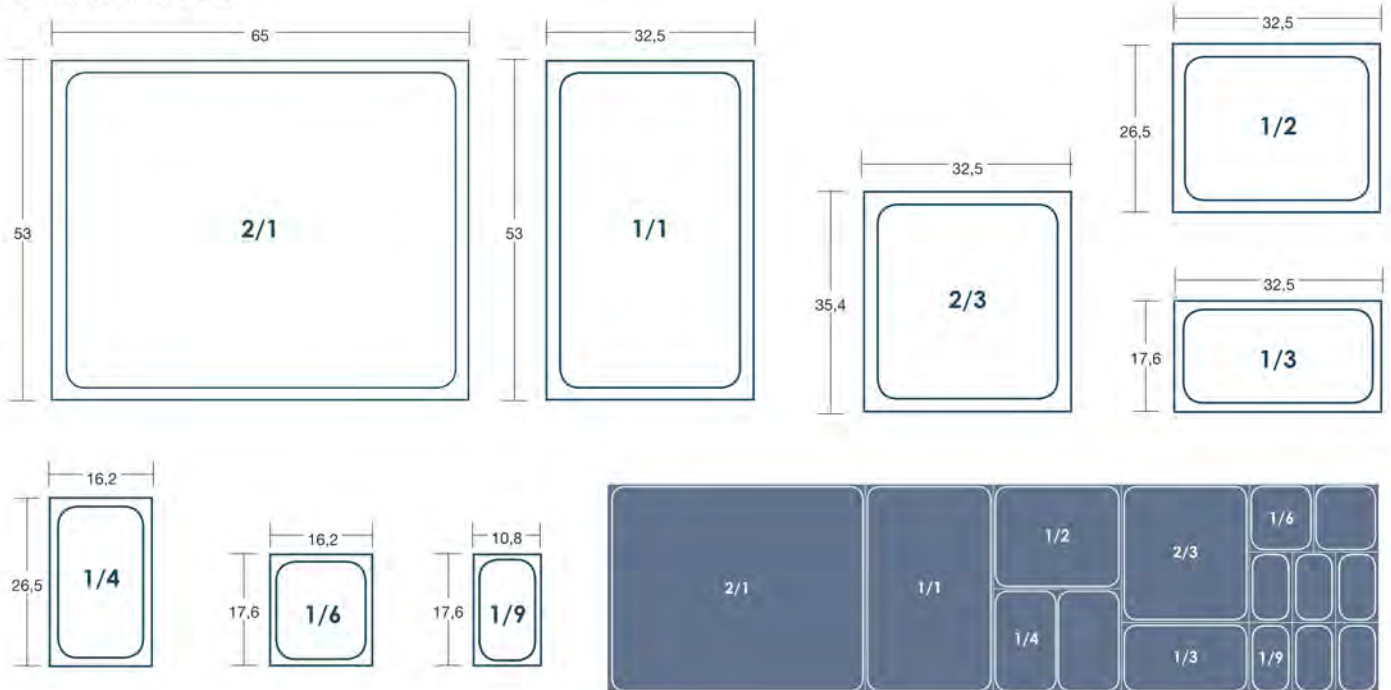

GASTRONORM SIZES

238

LIDS FOR GASTRONORMS

Article	GN	Max dim. cm
B0190	1/1	32,5x53
B0290	2/3	32,5x35,4
B0390	1/2	26,5x32,5
B0490	1/3	17,6x32,5
B0590	1/4	26,5x16,2
B0690	1/6	17,6x16,2

DIVIDERS FOR GASTRONORMS

Article	GN	Max dim. cm
B0002	1/1	53
B0004	1/2	32,5