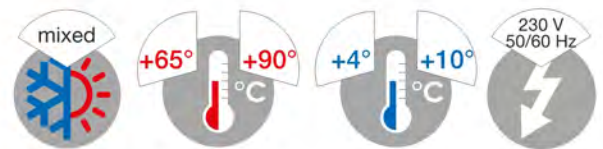

MIXED HOT/COLD SELF-SERVICE BUFFET TROLLEYS - FIXED SNEEZE GUARD WITH LED LIGHTING

- Solid wood legs coated by AISI 304 stainless steel sheet, brushed finish
- Veneered wood panels
- AISI 304 stainless steel well for up to 15 cm-deep GN pans (not included)
- Dry heating element underneath the well (heated compartments)
- Bain-marie drain tap for the heated part and condensate drip tray inside the compressor compartment for the refrigerated part (with tap available on request)
- Stainless steel overhead gantry
- Fixed plexiglass sneeze guard
- Led lighting
- Control panel with digital thermostat-thermometer and ON/OFF switch with warning light
- Mains supply: 230V, 50/60 Hz, single-phase
- Static refrigeration (cold compartments)
- Swivel castors $\varnothing$ 12.5 cm, 2 with brake

*Matt lacquer finish in RAL colours

Complementary elements and accessories
see p. 226-229

Optional Gastronorms - see p. 238-239

DRY + BAIN-MARIE

222