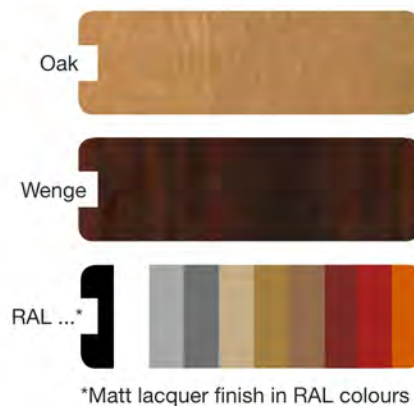

MIXED HOT/COLD SELF-SERVICE BUFFET TROLLEYS - ADJUSTABLE SNEEZE GUARD WITH LED LIGHTING

- Solid wood legs coated by AISI 304 stainless steel sheet, brushed finish
- Veneered wood panels
- AISI 304 stainless steel well for up to 15 cm-deep GN pans (not included)
- Dry heating element underneath the well (heated compartments)
- Bain-marie drain tap for the heated part and condensate drip tray inside the compressor compartment for the refrigerated part (with tap available on request)
- Stainless steel overhead gantry
- Height adjustable sneeze guard in tempered glass
- Led lighting
- Control panel with digital thermostat-thermometer and ON/OFF switch with warning light
- Mains supply: 230V, 50/60 Hz, single-phase
- Static refrigeration (cold compartments)
- Swivel castors ø 12.5 cm, 2 with brake

Complementary elements and accessories
see p. 226-229

Optional Gastronorms - see p. 238-239

DRY + BAIN-MARIE